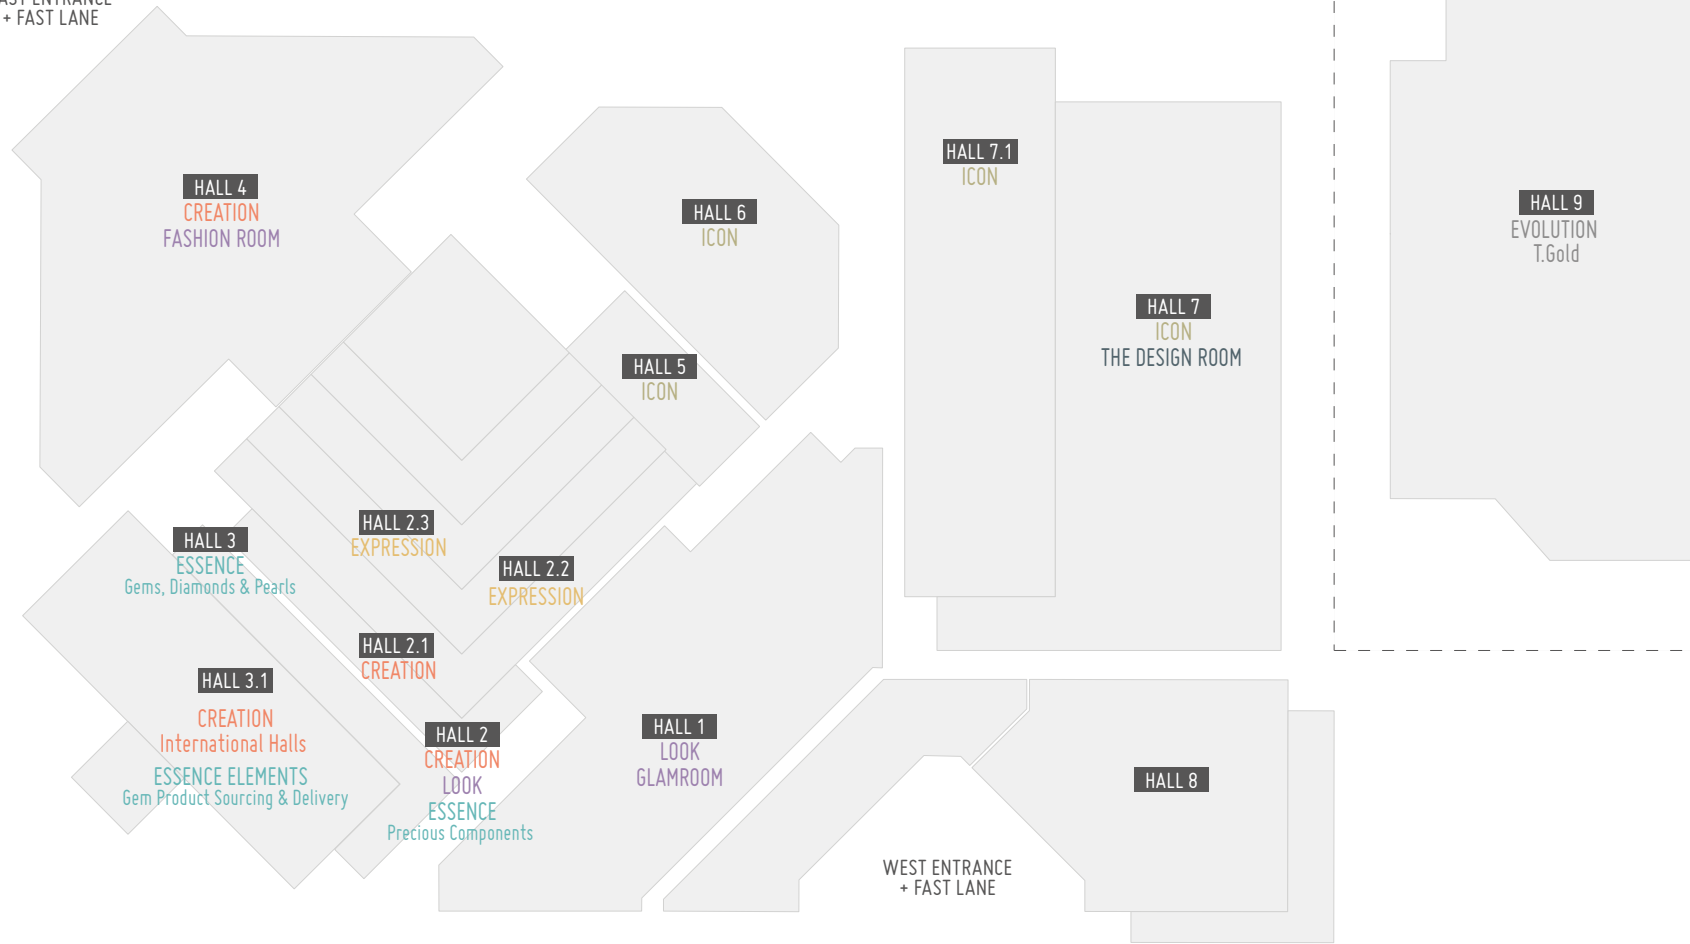

HALL 9

Murano Glass Beads Producer Pad 2, Stand 226

info@gloridivenezia.it

vicenzaoro

the jewellery
boutique show

JANUARY

EAST ENTRANCE
+ FAST LANE

WEST ENTRANCE
+ FAST LANE